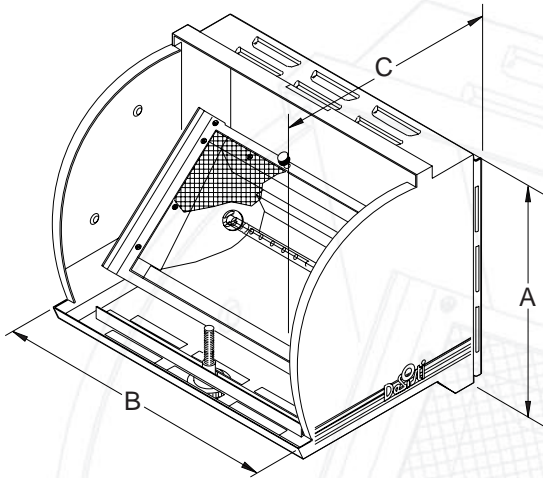

DUCCIO "GROUND ROW CYC LIGHTS"

Mod. 4230

DIMENSIONS & WEIGHTS

Model	Model n°	Inches			lbs.
		A	B	C	
Duccio 1	4230	10.4	11.8	8.6	8.1
Duccio 2	4232	10.4	23.6	8.6	16.3
Duccio 3	4233	10.4	35.4	8.6	24.5
Duccio 4	4234	10.4	47.2	8.6	32.6