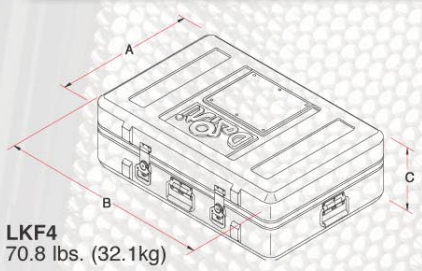

MOD. No. LKF4

**2 MAGIS 300/500/650 W FRESNELS &
1 DE LUX 2 (110 W)
ANALOG FLUORESCENT
WITH LOCAL DIMMER KIT**

LKF4/FC:
Flight Case version

LKF4:ABS Case version

Mod. No. LKF4 (Dimensions: A=20" B=42" C=10")
2 X Magis & 1 De Lux 2 Light X 55 Watt Fluorescent, includes:

- 2 X Magis 300/500/650 W, (300/MP) M.O. Stainless Steel Fresnel
- 2 X Four Leaf Barndoors (306.100)
- 2 X Colorframes (307.100)
- 2 X Stainless Steel Scrim Sets (309.100)
- 1 X DE-LUXE 120V, 2x55 M.O. ANALOG - Base light fluorescent VIDEO luminaire 2-55W lamps. Light intensity control by a local potentiometer.
- 1 X Vertical mounting frame including Manual Operated Stirrup with 16 mm. socket (4600.290.40)
- 1 X Eggcrate for DE-LUXE 2x55W units, 1/4" black honeycomb
- 1 X Colorframe for DE-LUXE 2 x 55W unit
- 3 X Kit Stands (DGP A620B)
- 1 X Case (40), Compact case with recessed wheels

Mod. No. LKF4/FC (Dimensions: A=23" B=30" C=14")
SAME KIT WITH SUBSTITUTE FLY CASE
1 x Fly Case (FC 121838 spec.) w/o wheels.