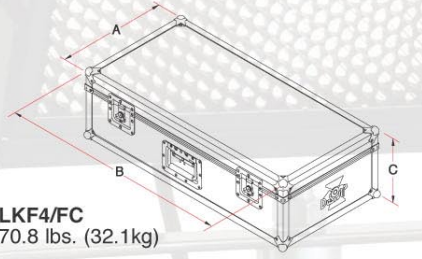

MOD. No. LKF4

**2 MAGIS 300/500/650 W FRESNELS &
1 DE LUX 2 (110 W)
ANALOG FLUORESCENT
WITH LOCAL DIMMER KIT**

LKF4/FC:
Flight Case version

LKF4:ABS Case version

Mod. No. LKF4 (Dimensions: A=20" B=42" C=10")
2 X Magis & 1 De Lux 2 Light X 55 Watt Fluorescent, includes:

- 2 X Magis 300/500/650 W, (300/MP) M.O. Stainless Steel Fresnel
- 2 X Four Leaf Barndoors (306.100)
- 2 X Colorframes (307.100)
- 2 X Stainless Steel Scrim Sets (309.100)
- 1 X DE-LUXE 120V, 2x55 M.O. ANALOG - Base light fluorescent VIDEO luminaire 2-55W lamps. Light intensity control by a local potentiometer.
- 1 X Vertical mounting frame including Manual Operated Stirrup with 16 mm. socket (4600.290.40)
- 1 X Eggcrate for DE-LUXE 2x55W units, 1/4" black honeycomb
- 1 X Colorframe for DE-LUXE 2 x 55W unit
- 3 X Kit Stands (DGP A620B)
- 1 X Case (40), Compact case with recessed wheels

Mod. No. LKF4/FC (Dimensions: A=23" B=30" C=14")
SAME KIT WITH SUBSTITUTE FLY CASE
1 x Fly Case (FC 121838 spec.) w/o wheels.