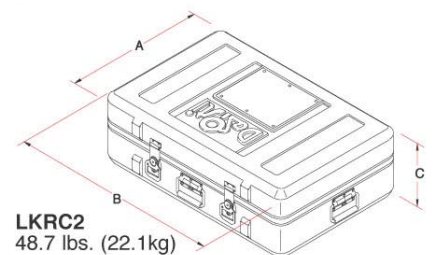

MOD. No. LKRC2
3 COSMOBEAM 650 W OR
1000 W KIT

LKRC2:ABS Case version

LKRC2/FC:
 Flight Case version

Mod. No. LKRC2 (Dimensions: A=20" B=32" C=10")
3 X COSMOBEAM 650 W or 1000 W Kit, includes:

- 3 X Cosmobeam 650W, Focusable Open Face (RC80F/A) or 1000W Focusable Open Face (RC100F/A)
- 3 X Accessory Holders (RC101)
- 3 X Barndoors with wireguards (RC103/R)
- 1 X Four Piece Scrim Set (MX 6.3)
- 3 X Stands (DGP-A620B)
- 1 X Case (32), Compact case with recessed wheels

Mod. No. LKRC2/FC (Dimensions: A=14" B=30" C=10")
 SAME KIT WITH SUBSTITUTE FLY CASE
 1 X Fly Case (FC 101632) w/o wheels.

- Cosmobeam 650 W can be exchanged with Cosmobeam 1000 W at no additional cost. Please specify when ordering.