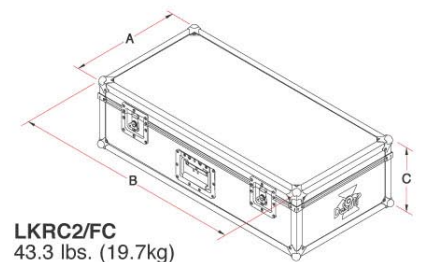

MOD. No. LKRC2
3 COSMOBEAM 650 W OR
1000 W KIT

LKRC2:ABS Case version

LKRC2/FC:
 Flight Case version

Mod. No. LKRC2 (Dimensions: A=20" B=32" C=10")
3 X COSMOBEAM 650 W or 1000 W Kit, includes:

- 3 X Cosmobeam 650W, Focusable Open Face (RC80F/A) or 1000W Focusable Open Face (RC100F/A)
- 3 X Accessory Holders (RC101)
- 3 X Barndoors with wireguards (RC103/R)
- 1 X Four Piece Scrim Set (MX 6.3)
- 3 X Stands (DGP-A620B)
- 1 X Case (32), Compact case with recessed wheels

Mod. No. LKRC2/FC (Dimensions: A=14" B=30" C=10")
 SAME KIT WITH SUBSTITUTE FLY CASE
 1 X Fly Case (FC 101632) w/o wheels.

- Cosmobeam 650 W can be exchanged with Cosmobeam 1000 W at no additional cost. Please specify when ordering.